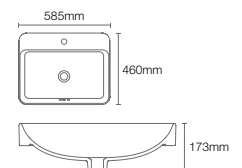

K-2749T-1-0

Vanity top with single faucet hole in white

K-2660IN-1-0

Vessel basin with single faucet hole in white

VANITY	K-31601IN-E64
VANITY TOP	K-2749T-1-0

Vanity 900mm in walnut finish

Dimensions: 892 x 517 x 550