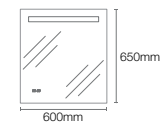

Dimensions:  
43mm x  
600mm x  
600mm

Dimensions:  
3mm x 1016mm x 1016mm

1016mm

K-22931IN-NA

762mm inset circle  
light mirror

Dimensions:  
43mm x 762mm x 762mm

762mm

Column rectangular  
light mirror

Dimensions:  
43mm x 762mm x 1016mm

762mm

1016mm

K-23266IN-NA

900mm mirror | Dimensions: 900mm x 650mm

K-23265IN-NA

600mm mirror | Dimensions: 600mm x 650mm