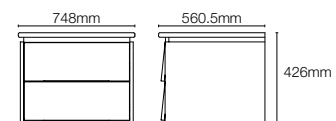

LUXE

K-30459IN-N21

Vanity 750 (PU) - titanium grey