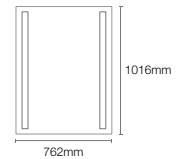

1016mm  
perimeter  
circle light  
mirror

Dimensions:  
43mm x  
1016mm x  
1016mm

K-22929IN-NA

762mm  
perimeter  
circle light  
mirror

Dimensions:  
43mm x  
762mm x  
762mm

K-31646IN-NA

600mm  
perimeter  
lighted mirror

Dimensions:  
43mm x  
600mm x  
600mm

Dimensions:  
3mm x 1016mm x 1016mm

1016mm

K-22931IN-NA

762mm inset circle  
light mirror

Dimensions:  
43mm x 762mm x 762mm

762mm

Column rectangular  
light mirror

Dimensions:  
43mm x 762mm x 1016mm

762mm

1016mm