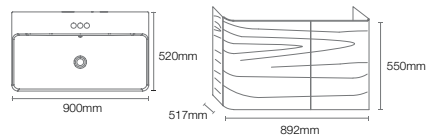

K-2749T-1-0

Vanity top with single faucet hole in white

K-2660IN-1-0

Vessel basin with single faucet hole in white

VANITY	K-31601IN-E64
VANITY TOP	K-2749T-1-0

Vanity 900mm in walnut finish

Dimensions: 892 x 517 x 550