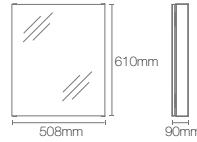

K-99932IN-NA

Mirror cabinet

Dimensions: 121mm  
x 900mm x 815mm

MAXSTOW™ | K-81146-DA1

Mirror cabinet

Dimensions: 90mm x 762mm x 610mm

Maxstow Mirror Cabinet

Maxstow™ Mirror Cabinet

MAXSTOW™ | K-81144-DA1

Mirror cabinet

Dimensions: 90mm x 381mm x 610mm

MAXSTOW™ | K-81145-DA1

Mirror cabinet

Dimensions: 90mm x 508mm x 610mm

MAXSTOW™ | K-81149-DA1

Mirror cabinet

Dimensions: 90mm x 762mm x 1016mm

MAXSTOW™ | K-81148-DA1

Mirror cabinet

Dimensions: 90mm x 508mm x 1016mm

Kohler® Mirrors

Normal Mirrors