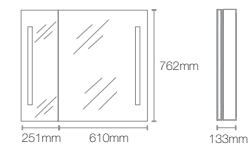

K-78282IN-NA

Mirror cabinet

Dimensions: 133mm  
x 866mm x 762mm