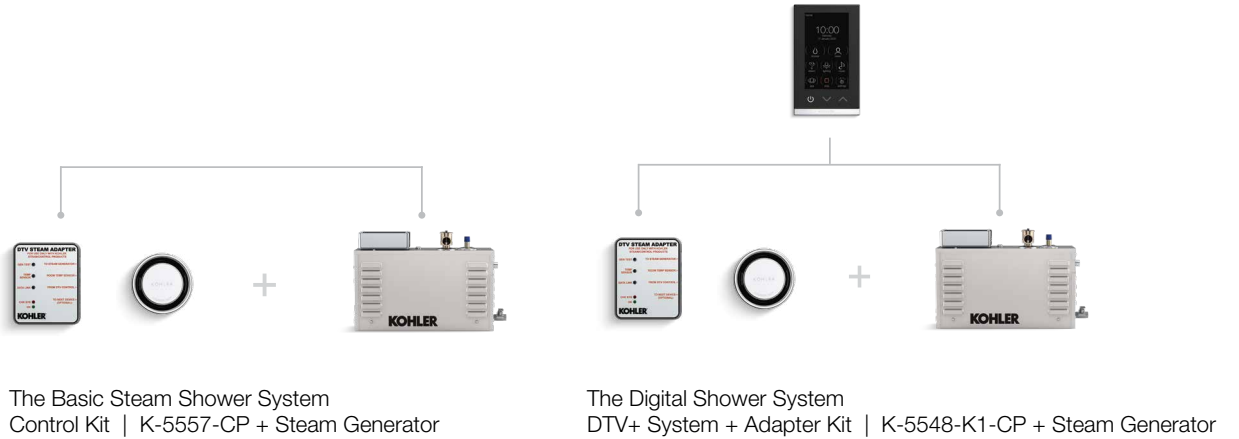

# CUSTOMIZE YOUR EXPERIENCE

From basic to extravagant, from manual to digital, the Invigoration™ Series can turn every showering experience into a personal spa-like retreat. The series can also pair with the Kohler® DTV+™ digital showering system. A digital shower gives you greater customization of your experience, and you can control every aspect with the touch of a button.