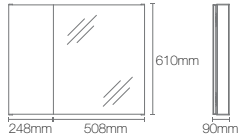

K-99932IN-NA

Mirror cabinet

Dimensions: 121mm  
x 900mm x 815mm

MAXSTOW™ | K-81146-DA1

Mirror cabinet

Dimensions: 90mm x 762mm x 610mm

Maxstow Mirror Cabinet

Maxstow™ Mirror Cabinet

MAXSTOW™ | K-81144-DA1

Mirror cabinet

Dimensions: 90mm x 381mm x 610mm