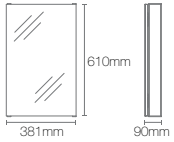

K-99932IN-NA

Mirror cabinet

Dimensions: 121mm  
x 900mm x 815mm

MAXSTOW™ | K-81146-DA1

Mirror cabinet

Dimensions: 90mm x 762mm x 610mm

Maxstow Mirror Cabinet

Maxstow™ Mirror Cabinet

MAXSTOW™ | K-81144-DA1

Mirror cabinet

Dimensions: 90mm x 381mm x 610mm

MAXSTOW™ | K-81145-DA1

Mirror cabinet

Dimensions: 90mm x 508mm x 610mm

MAXSTOW™ | K-81149-DA1

Mirror cabinet

Dimensions: 90mm x 762mm x 1016mm

MAXSTOW™ | K-81148-DA1

Mirror cabinet

Dimensions: 90mm x 508mm x 1016mm

Kohler® Mirrors

Normal Mirrors