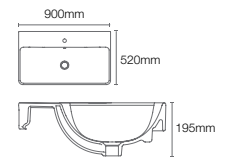

Vanity top with single faucet hole in white

K-2660IN-1-0