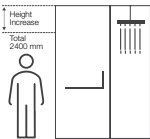

Door  
Running length: Upto 700mm  
Height: 2000mm

**SINGULIER**

K-708070IN-CP

Partition  
Running length: Upto 1200mm  
Height: 2000mm

**SINGULIER**

K-708071IN-CP

Height extension 2400mm  
1 door 1 panel /1 door 2 panels  
Height: 400mm, Glass thickness: 10mm