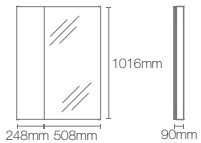

K-99932IN-NA

Mirror cabinet

Dimensions: 121mm  
x 900mm x 815mm

MAXSTOW™ | K-81146-DA1

Mirror cabinet

Dimensions: 90mm x 762mm x 610mm

Maxstow Mirror Cabinet

Maxstow™ Mirror Cabinet

MAXSTOW™ | K-81144-DA1

Mirror cabinet

Dimensions: 90mm x 381mm x 610mm

MAXSTOW™ | K-81145-DA1

Mirror cabinet

Dimensions: 90mm x 508mm x 610mm

MAXSTOW™ | K-81149-DA1

Mirror cabinet

Dimensions: 90mm x 762mm x 1016mm

MAXSTOW™ | K-81148-DA1

Mirror cabinet

Dimensions: 90mm x 508mm x 1016mm

Kohler® Mirrors

Normal Mirrors