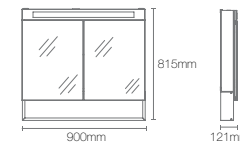

Column rectangular  
light mirror

Dimensions:  
43mm x 762mm x 1016mm

762mm

1016mm

K-78282IN-NA

Mirror cabinet

Dimensions: 133mm  
x 866mm x 762mm

K-99932IN-NA

Mirror cabinet

Dimensions: 121mm  
x 900mm x 815mm

MAXSTOW™ | K-81146-DA1

Mirror cabinet

Dimensions: 90mm x 762mm x 610mm

Maxstow Mirror Cabinet

Maxstow™ Mirror Cabinet

MAXSTOW™ | K-81144-DA1

Mirror cabinet

Dimensions: 90mm x 381mm x 610mm