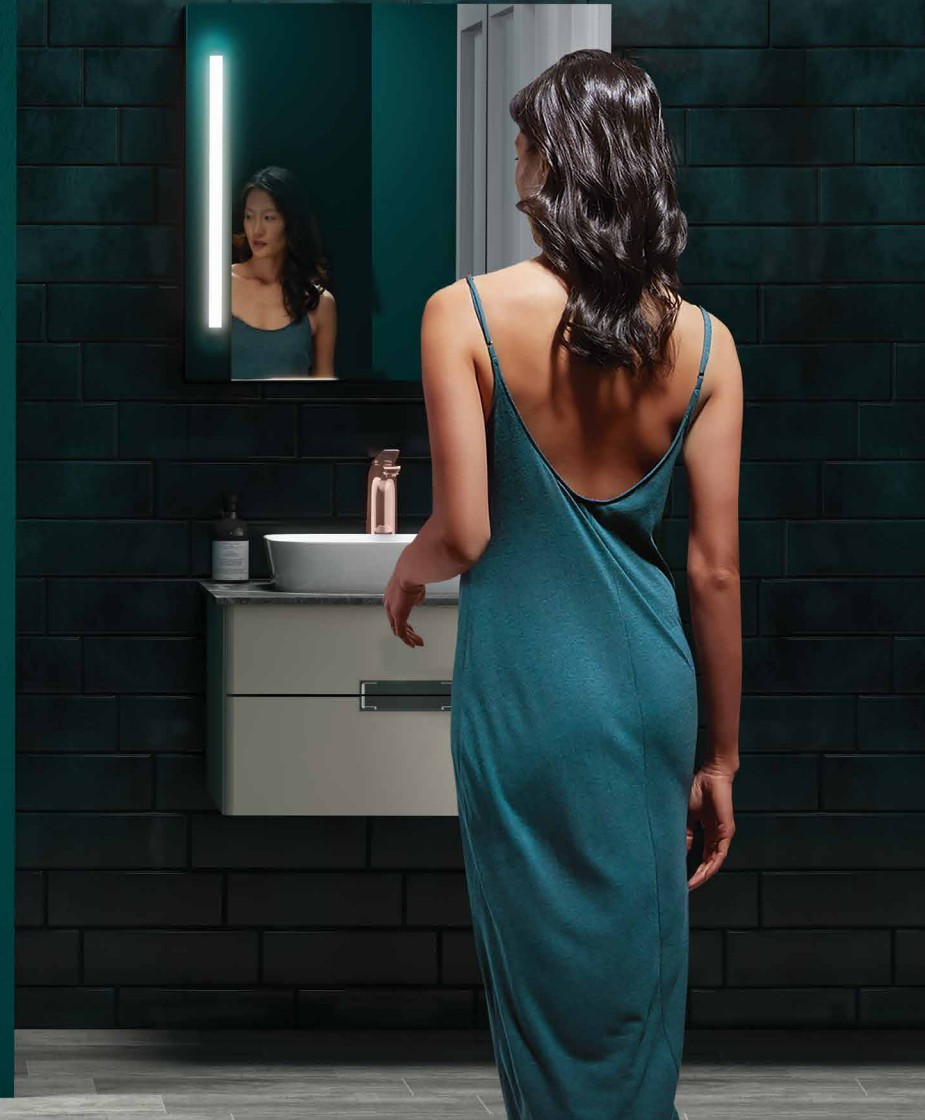

INTRODUCING KOHLER SHOWER ENCLOSURES