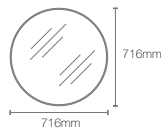

Dimensions:  
43mm x  
600mm x  
600mm

Dimensions:  
3mm x 1016mm x 1016mm

1016mm

K-22931IN-NA

762mm inset circle  
light mirror

Dimensions:  
43mm x 762mm x 762mm

762mm

Column rectangular  
light mirror

Dimensions:  
43mm x 762mm x 1016mm

762mm

1016mm

## ESSENTIAL CIRCULAR

K-26050-BGL

Circular mirror

Dimensions: 35mm x  
716mm x 716mm

Use code:

- K-26050-BGL (Brushed Gold)
- K-26050-BLL (Matte Black)