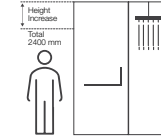

MEMOIRS

K- 705085IN-SHP

Height extension 2400mm
1 door 1 panel /1 door 2 panels
Height: 400mm, Glass thickness: 10mm