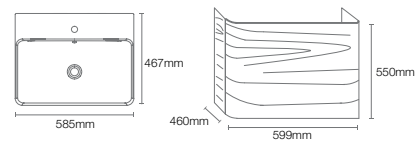

VANITY	K-31602IN-E64
VANITY TOP	K-2660IN-1-0

Vanity 600mm in walnut finish