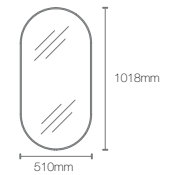

ESSENTIAL CIRCULAR

K-26050-BGL

Circular mirror

Dimensions: 35mm x
716mm x 716mm

Use code:

- K-26050-BGL (Brushed Gold)
- K-26050-BLL (Matte Black)

ESSENTIAL CAPSULE

K-26051-BGL

Capsule mirror

Dimensions: 35mm x
510mm x 1018mm

Use code:

- K-26051-BGL (Brushed Gold)
- K-26051-BLL (Matte Black)