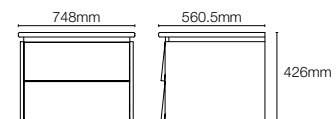

LUXE

K-30459IN-MWF

Vanity 750 (MEM) - natural oak