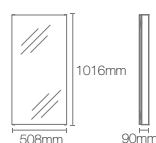

Dimensions:  
3mm x 1016mm x 1016mm

1016mm

K-22931IN-NA

762mm inset circle  
light mirror

Dimensions:  
43mm x 762mm x 762mm

762mm

MAXSTOW™ | K-81146-DA1

Mirror cabinet

Dimensions: 90mm x 762mm x 610mm

Maxstow Mirror Cabinet

Maxstow™ Mirror Cabinet

MAXSTOW™ | K-81144-DA1

Mirror cabinet

Dimensions: 90mm x 381mm x 610mm

MAXSTOW™ | K-81145-DA1

Mirror cabinet

Dimensions: 90mm x 508mm x 610mm

MAXSTOW™ | K-81149-DA1

Mirror cabinet

Dimensions: 90mm x 762mm x 1016mm

MAXSTOW™ | K-81148-DA1

Mirror cabinet

Dimensions: 90mm x 508mm x 1016mm

Kohler® Mirrors

Normal Mirrors