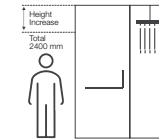

NEW TRILOGY

K- 704703IN-SHP

Height Extension 2400mm
1 door 1 panel /1 door 2 panels
Height 400mm, Glass thickness 10mm