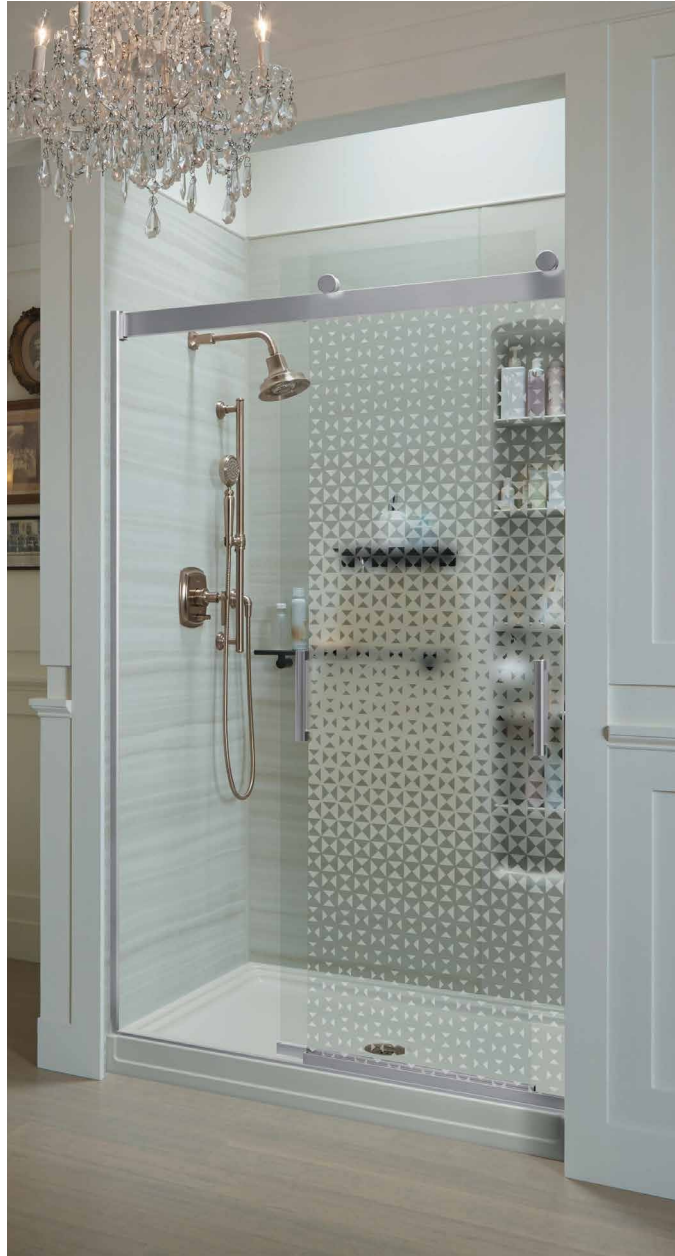

SAFETY/LAMINATED

Glass with additional safety features that make it less likely to break and less likely to pose a threat if broken.

Levity Shower Enclosure with tryst pattern