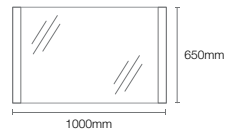

K-23268IN-NA

1000mm mirror | Dimensions: 1000mm x 650mm