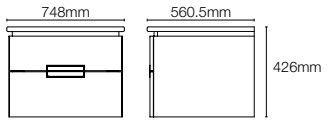

PROLOGUE™

Prologue™ is a perfect preamble to a Bauhaus inspired environment. Individual pieces pared down to their essentials, extending lines and seamless surfaces to accentuate the sculptural geometry and purity of each object. Eliminating ornamentation and purely decorative elements Prologue™ draws on minimalism and essentialism.

Kohler® vessels & faucets in images are to be bought separately.
Granite & marble tops are for pictorial reference only & are not part of vanities.