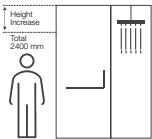

SINGULIER

K-708065IN-AF

1 door 1 panel - Straight
Running length: Upto 1800mm
Height: 2000mm

SINGULIER

K-708066IN-AF

1 door 2 panels - Straight
Running length: Upto 3000mm
Height: 2000mm

SINGULIER

K-708067IN-AF

1 door 2 panels - L-Shape 90°
Running length: Upto 3000mm
Height: 2000mm

SINGULIER

K-704792IN-AF

2 door 4 panels - T Shape
Running length: Upto 4500mm
Height: 2000mm

SINGULIER

K-708069IN-AF

Door
Running length: Upto 700mm
Height: 2000mm

SINGULIER

K-708070IN-AF

Partition
Running length: Upto 1200mm
Height: 2000mm

SINGULIER

K-708071IN-AF

Height extension 2400mm
1 door 1 panel / 1 door 2 panels
Height: 400mm, Glass thickness: 10mm

SINGULIER

K-704794IN-SHP

Height extension 2400mm
Door / Partition
Height: 400mm, Glass thickness: 10mm