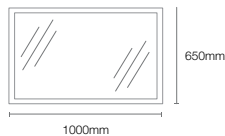

K-23264IN-NA

1000mm mirror | Dimensions: 1000mm x 650mm