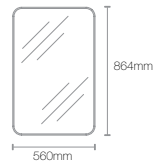

Column rectangular  
light mirror

Dimensions:  
43mm x 762mm x 1016mm

762mm

1016mm

K-23266IN-NA

900mm mirror | Dimensions: 900mm x 650mm

K-23265IN-NA

600mm mirror | Dimensions: 600mm x 650mm

## ESSENTIAL RECTANGULAR

K-26052-BGL

Rectangular mirror

Dimensions:  
560mm x 864mm

Use code:

- K-26052-BGL ( Brushed Gold)
- K-26052-BLL (Matte Black)

## ESSENTIAL CIRCULAR

K-26050-BGL

Circular mirror

Dimensions: 35mm x  
716mm x 716mm

Use code:

- K-26050-BGL (Brushed Gold)
- K-26050-BLL (Matte Black)