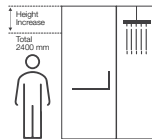

Height extension 2400mm  
1 door 1 panel / 1 door 2 panels  
Height: 400mm, Glass thickness: 10mm

**SINGULIER**

K-704794IN-SHP

Height extension 2400mm  
Door / Partition  
Height: 400mm, Glass thickness: 10mm