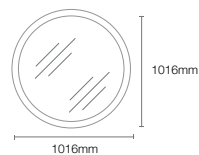

1016mm  
perimeter  
circle light  
mirror

Dimensions:  
43mm x  
1016mm x  
1016mm

K-22929IN-NA

762mm  
perimeter  
circle light  
mirror

Dimensions:  
43mm x  
762mm x  
762mm

K-31646IN-NA

600mm  
perimeter  
lighted mirror

Dimensions:  
43mm x  
600mm x  
600mm

Dimensions:  
3mm x 1016mm x 1016mm

1016mm

K-22931IN-NA

762mm inset circle  
light mirror

Dimensions:  
43mm x 762mm x 762mm

762mm

Column rectangular  
light mirror

Dimensions:  
43mm x 762mm x 1016mm

762mm

1016mm