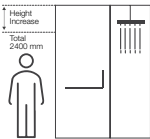

**NEW TRILOGY**

K- 704704IN-SHP

Height Extension 2400mm  
T-Shape  
Height: 400mm, Glass thickness: 10mm

**NEW TRILOGY**

K- 704705IN-SHP

Height Extension 2400mm  
Partition  
Height: 400mm, Glass thickness: 10mm