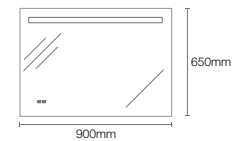

Dimensions:  
43mm x  
600mm x  
600mm

Dimensions:  
3mm x 1016mm x 1016mm

1016mm

K-22931IN-NA

762mm inset circle  
light mirror

Dimensions:  
43mm x 762mm x 762mm

762mm

Column rectangular  
light mirror

Dimensions:  
43mm x 762mm x 1016mm

762mm

1016mm

K-23266IN-NA

900mm mirror | Dimensions: 900mm x 650mm

K-23265IN-NA

600mm mirror | Dimensions: 600mm x 650mm