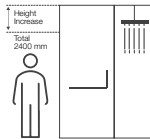

**NEW TRILOGY**

K- 704704IN-SHP

Height Extension 2400mm  
T-Shape  
Height: 400mm, Glass thickness: 10mm

**NEW TRILOGY**

K- 704705IN-SHP

Height Extension 2400mm  
Partition  
Height: 400mm, Glass thickness: 10mm