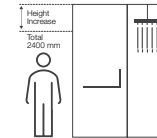

SINGULIER

K-708071IN-CP

Height extension 2400mm
1 door 1 panel /1 door 2 panels
Height: 400mm, Glass thickness: 10mm