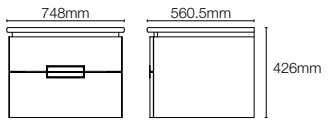

PROLOGUE™ | K-30457IN-MWF

Vanity 750 (MEM) - natural oak